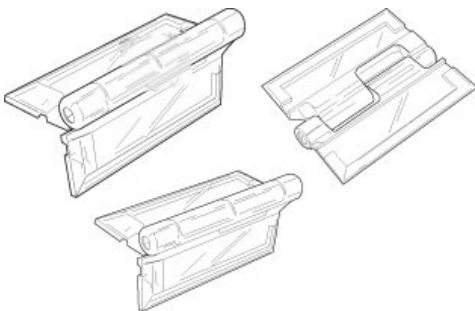

Deco-Hinge 2 w/Spring

#22CS - Clear Acrylic DR101, w/Spring. *** Temporary Out Of Stock ***
Rating: Not Rated Yet
[Ask a question about this product](#)

Description

**** 22CS (With Spring) is Temporary Out of Stock ****

Material: Acrylic DR101 (Clear)

Solvent Bondable: Acrylic, ABS, Styrene, and Polycarbonate. (Large gluing surface for maximum strength).

Traditional: Identical to the Deco-Hinge but with 90° corners.

Thick Wall: Heavy wall thickness for maximum tensile strength.

— — — — —
Size: 1-3/4" L x 1-1/2" W x .16" T (44 mm x 38 mm x 4 mm)

The #22BS - Black (With Spring) is available by special order.

The #22WS - White (with Spring) is available by special order.

The #22CS-PETG - Clear PETG (With Spring) is available by special order.