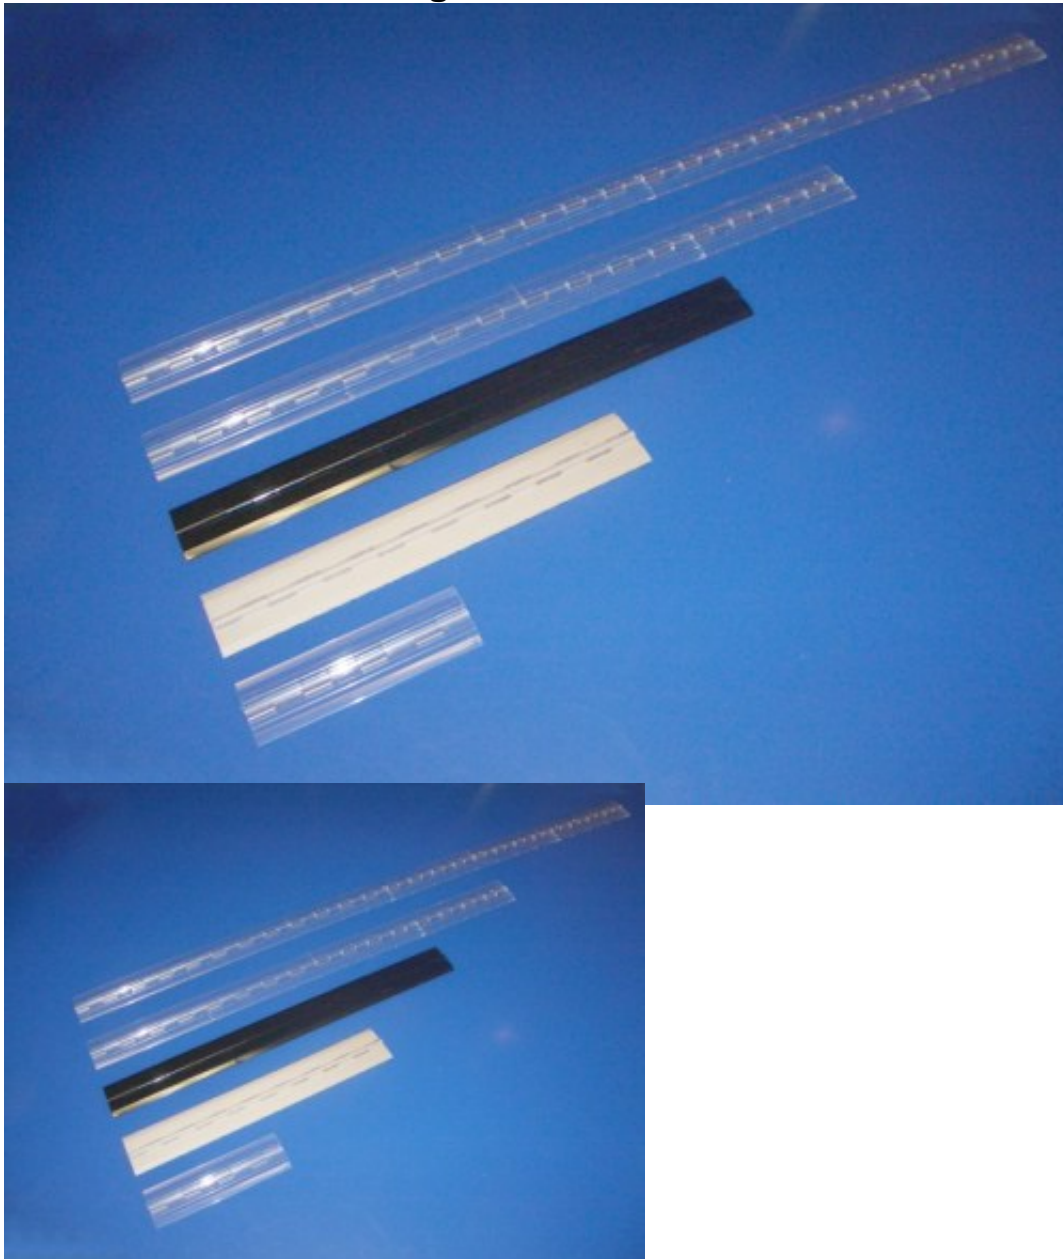

36 inch White Piano Hinge

Part #136W Piano Hinge - 36" White
Price Not Set Yet
Tax amount

[Ask a question about this product](#)

Description

Piano Hinge - 36" White

* special made to order product * - please allow 3 to 5 days, or more for large orders.

Material: Acrylic DR101 (**Clear**), ABS (**Black**), ABS (**White**)

What length is your dream size? Let us make your dreams come true!

Assembled from staggered 12" Piano Hinge leaf sections to desired length.