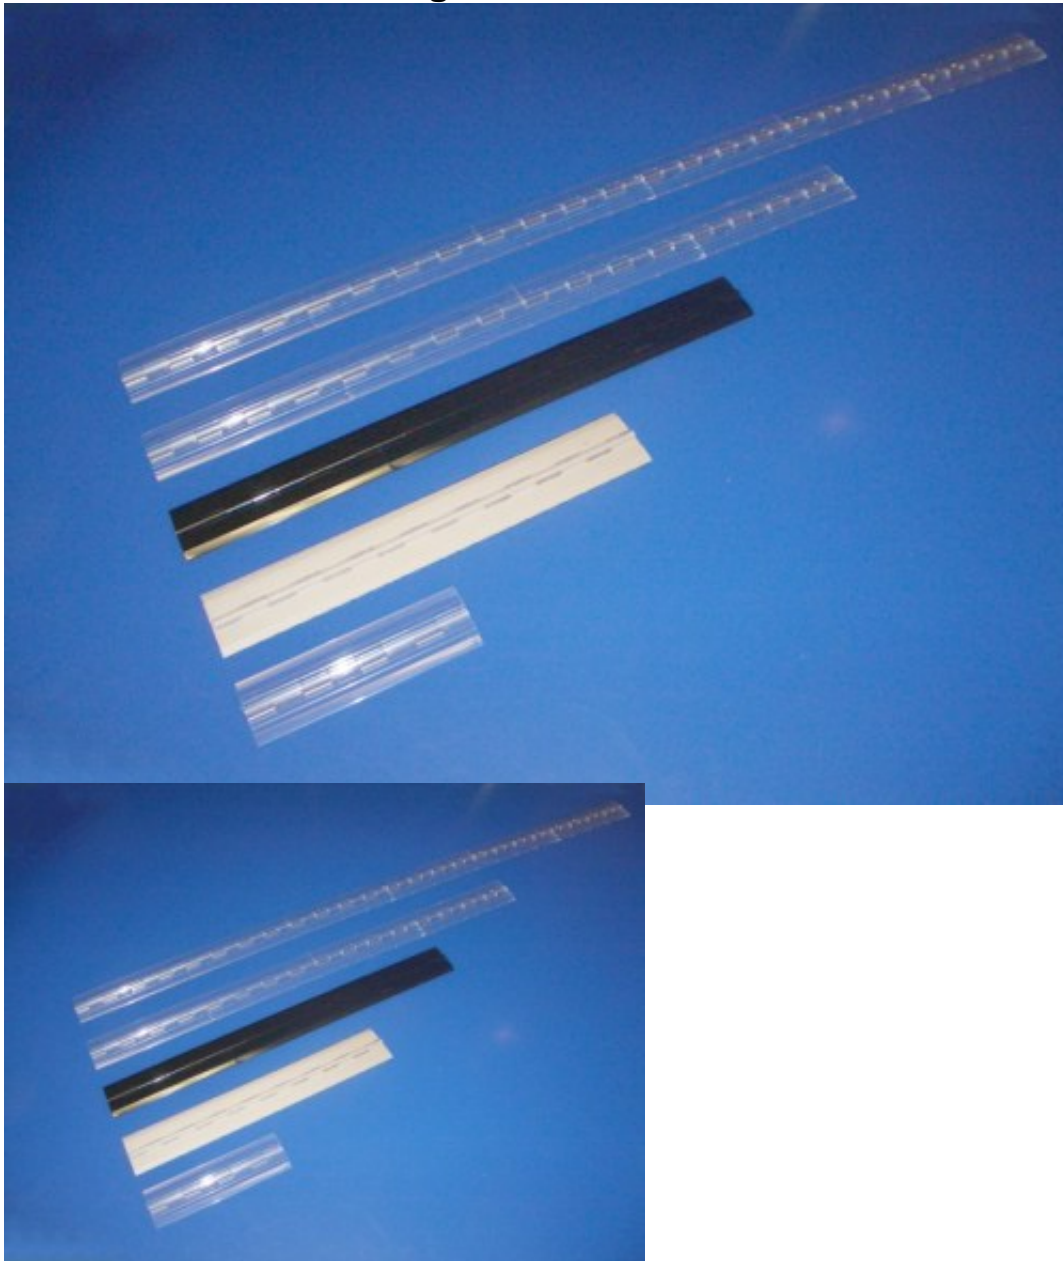

48 inch White Piano Hinge

Part #148W Piano Hinge - 48" White
Price Not Set Yet
Tax amount

[Ask a question about this product](#)

Description

Piano Hinge - 48" White

* special made to order product * - please allow 3 to 5 days, or more for large orders.

Material: Acrylic DR101 (**Clear**), ABS (**Black**), ABS (**White**)

What length is your dream size? Let us make your dreams come true!

Assembled from staggered 12" Piano Hinge leaf sections to desired length.