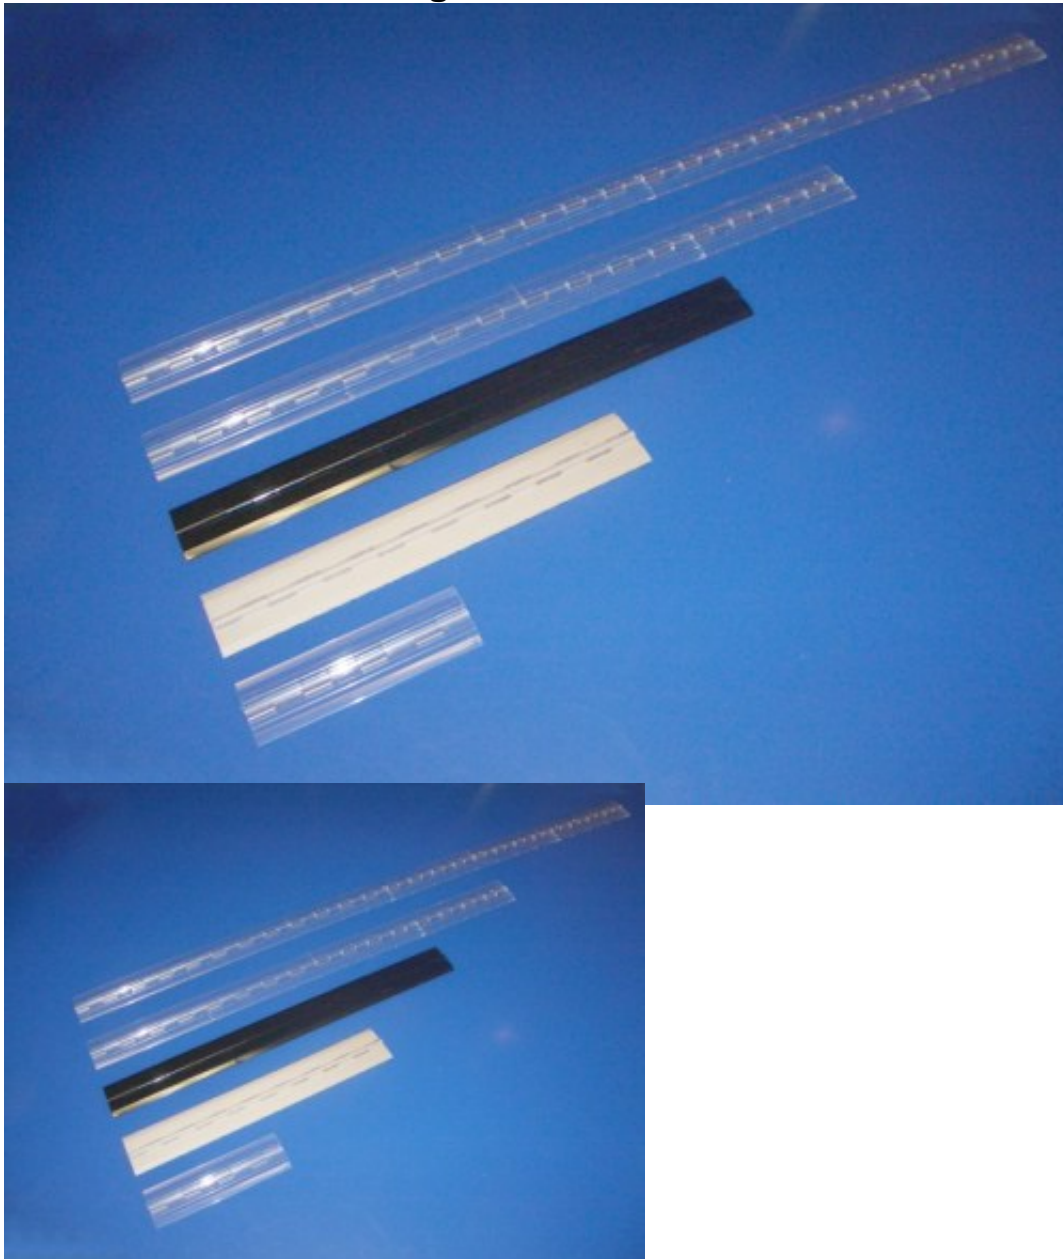

24 inch White Piano Hinge

Part #124W Piano Hinge - 24" White
Price Not Set Yet
Tax amount

[Ask a question about this product](#)

Description

Piano Hinge - 24" White

* special made to order product * - please allow 3 to 5 days, or more for large orders.

Material: Acrylic DR101 (**Clear**), ABS (**Black**), ABS (**White**)

What length is your dream size? Let us make your dreams come true!

Assembled from staggered 12" Piano Hinge leaf sections to desired length.