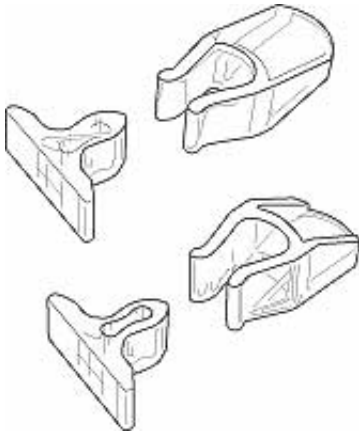

Door Catch

Part #40 Door Catch
~~Price~~ ~~Net Price~~ Yet
Tax amount

[Ask a question about this product](#)

Door Catch

Material: Clear Polycarbonate.

Improved Spring Action: Now bridging completely across sections. Ten times stronger than old design! Reduced snapping pressure for easy opening and closing.

Time Saving: Completely eliminates the need for metal or magnetic catches.

Size Assembled: 1-5/16" L x 5/8" H (33 mm x 15 mm)

ABC Plastics, Inc. is the Original Designer & Manufacturer of the Door Catch